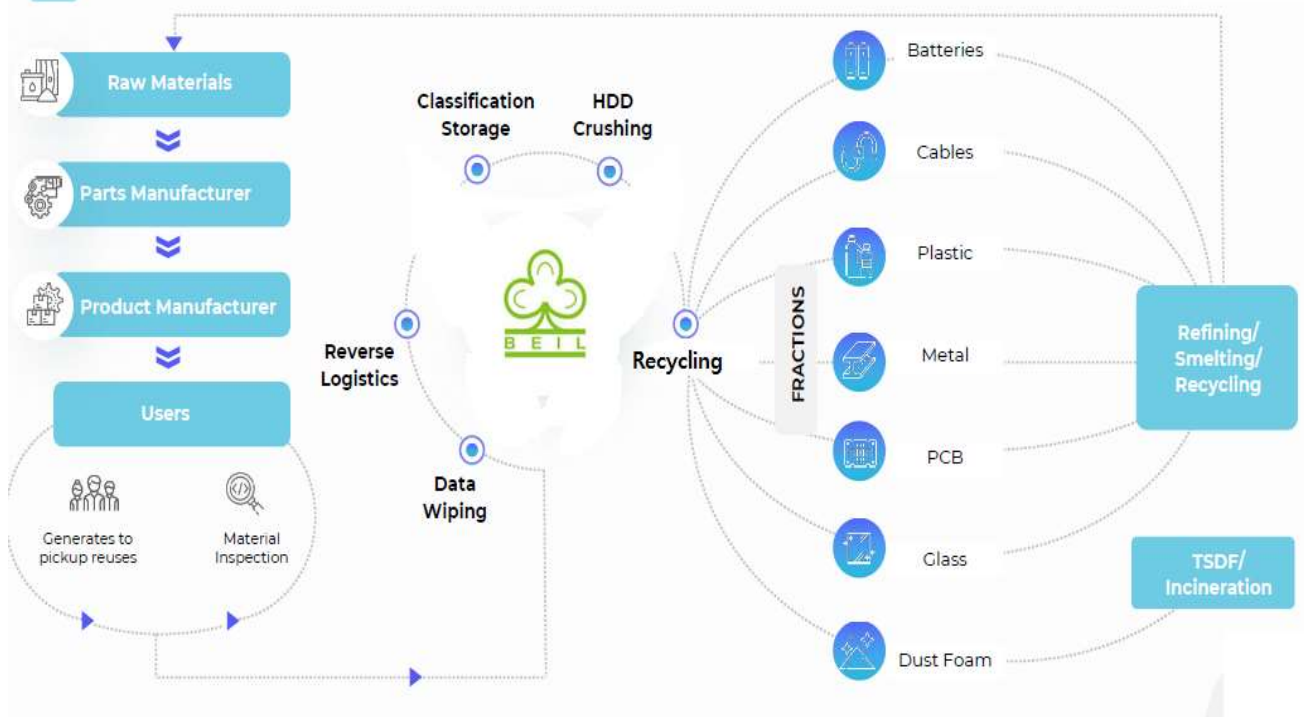

BEIL PRO TEAM SALIENT FEATURES

Central Pollution Control Board
& Various State Polluton
Control Board **Approved**

Certified

Highest Level of
Environmental
Compliance.

Promoters with more
than 2 decades of
Waste Management
Experience

Integrated Waste
Management **Services**
with In-house E-waste
Recycling

One Stop Solution
for all your
Sustainability Needs

BEIL PRO TEAM Highest compliance standards

We provide all documents related to material sourcing and agreements to ensure proper sourcing and channeling of all material

BEIL PRO TEAM & Circular Economy in E-Waste

Pan India sourcing and reverse logistics

HOW BEIL PRO TEAM OFFERS

Fastest Turnaround Time (TAT)

Customer sends RFP to **BEIL PRO TEAM**

Material inspection and quality check
(TAT - 48 hours)